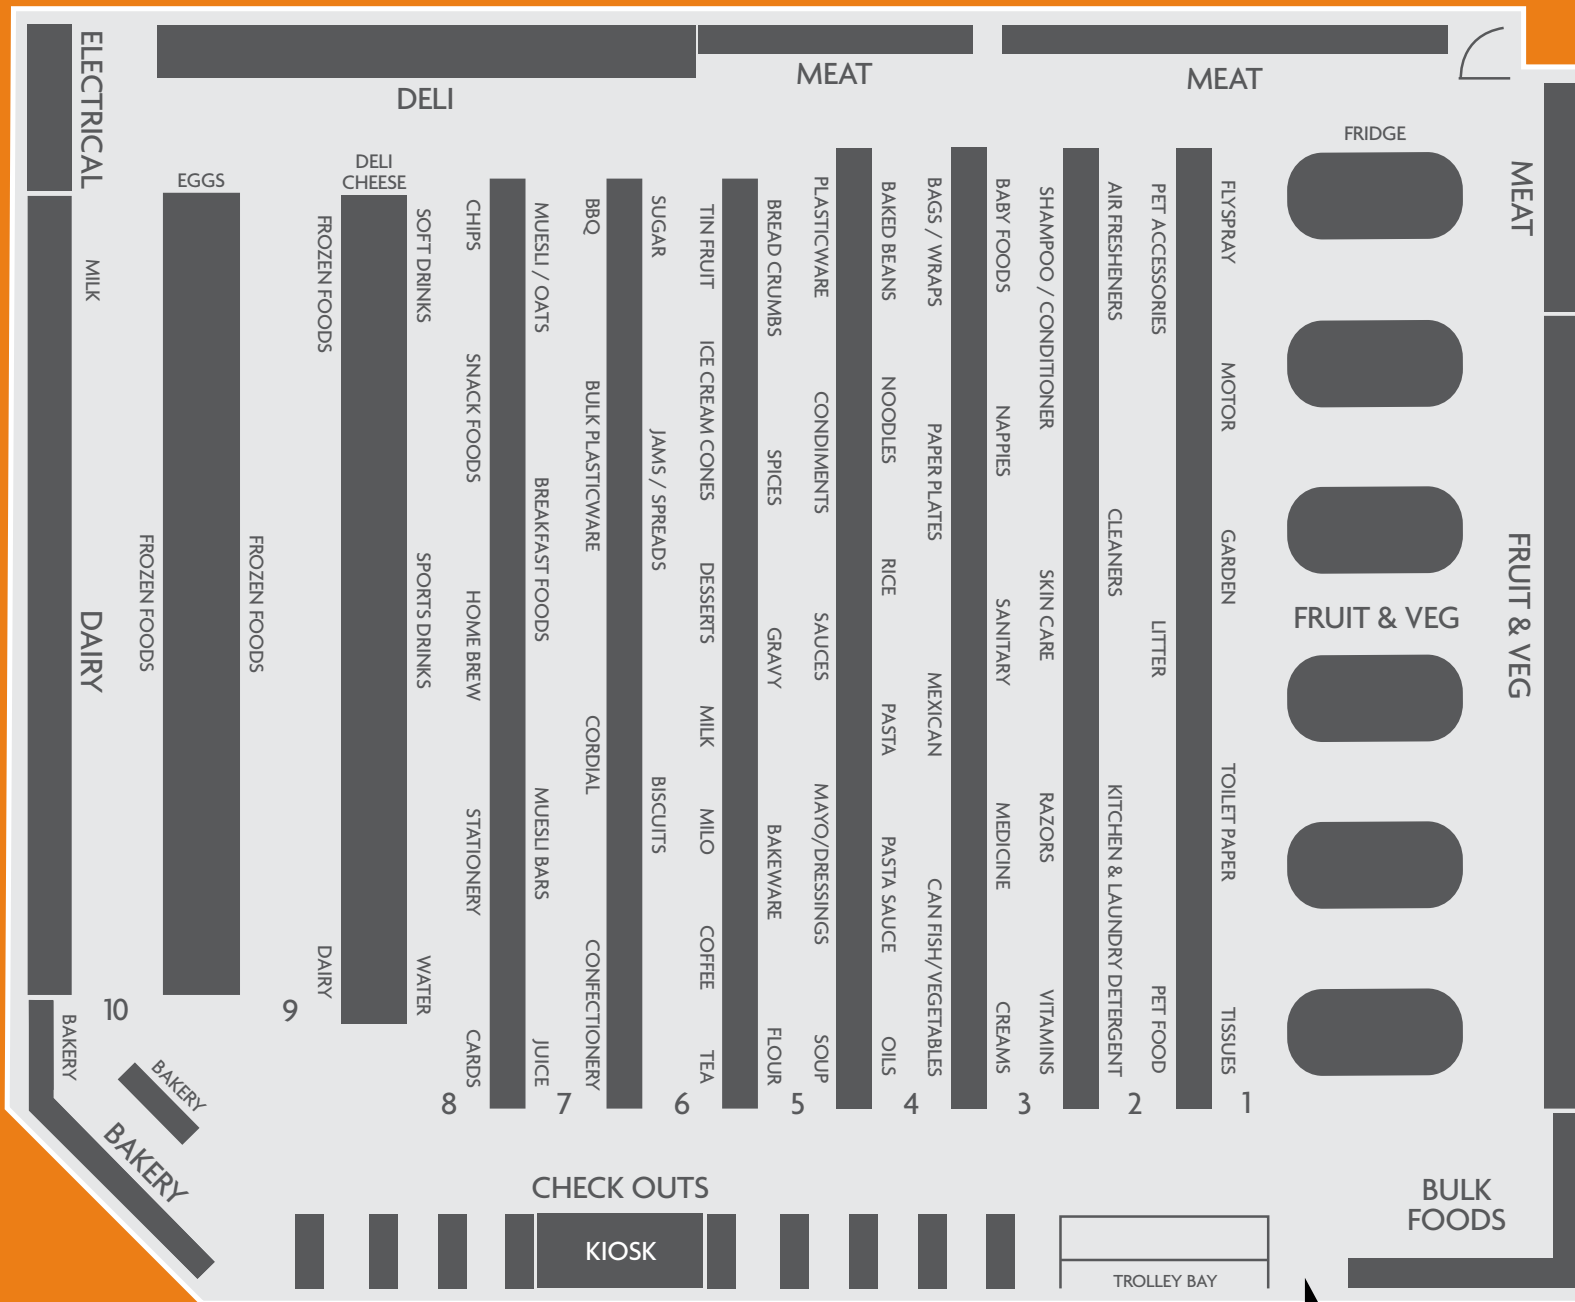

sefton plaza
FOODLAND ^{IGA}

We love food!®

Phone 08 8169 3200

231 Main North Road
Sefton Park
South Australia 5083

Trading Times

Monday 8 am – 9 pm

Tuesday 8 am – 9 pm

Wednesday 8 am – 9 pm

Thursday 8 am – 9 pm

Friday 8 am – 9 pm

Saturday 8 am – 5 pm

Sunday 11am – 5pm

Can't find something?
See our product locator

Entry